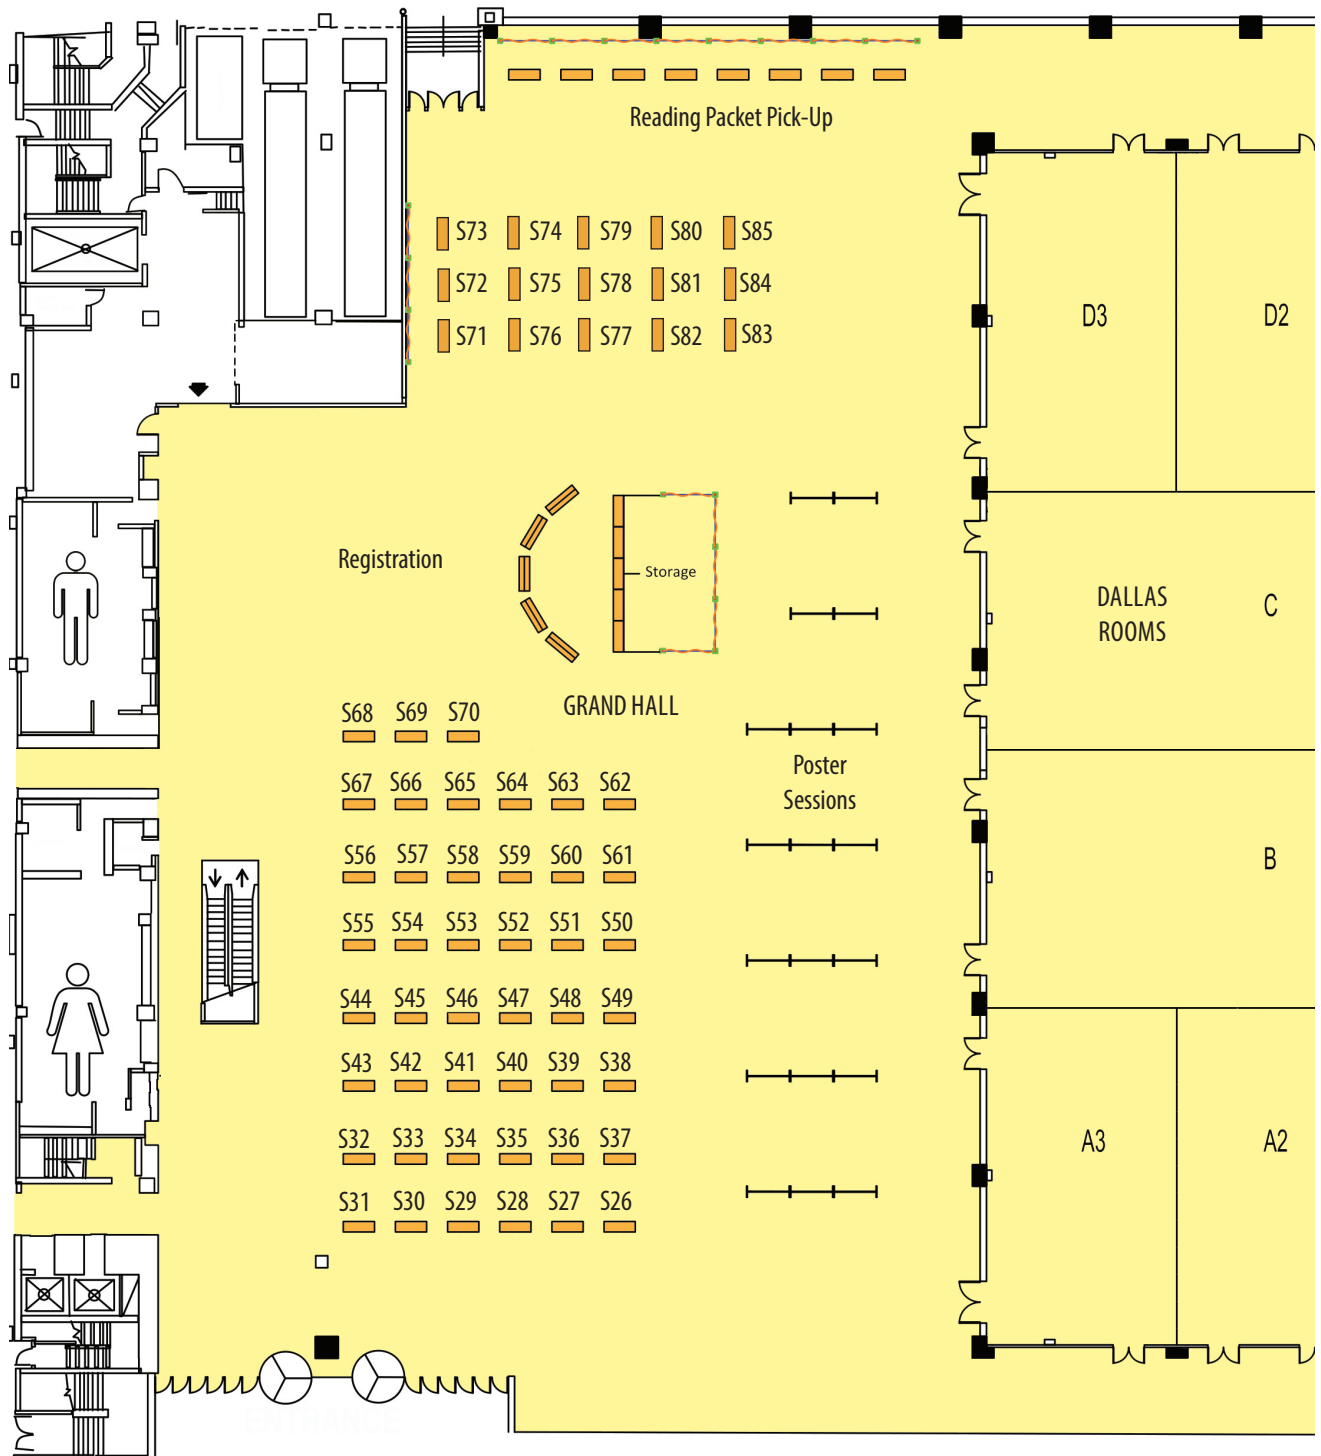

Expo Floor Plan

Sheraton Dallas Hotel Conference Center Grand Hall

List of Expo Participants for Book and College Fair

Thursday 4:30 pm - 6:30 pm • Sheraton Hotel Grand Hall

Bethel University	Luther College	University of North Texas College of Music
Boston University School of Music	Messiah University	University of Tennessee at Chattanooga
Dallas Baptist University Department of Music	Susan LaBarr	Wells School of Music at West Chester University of Pennsylvania
Emporia State University	Syracuse University- Setnor School of Music	Western Michigan University Irving S. Gilmore School of Music
Jacksonville University	University of Alabama	Westminster Choir College of Rider University
Jan Schumacher	University of Cincinnati College Conservatory of Music	
Kennesaw State University Dr. Bobbie Bailey School of Music	University of Miami Frost School of Music	
Lawrence University Conservatory of Music		