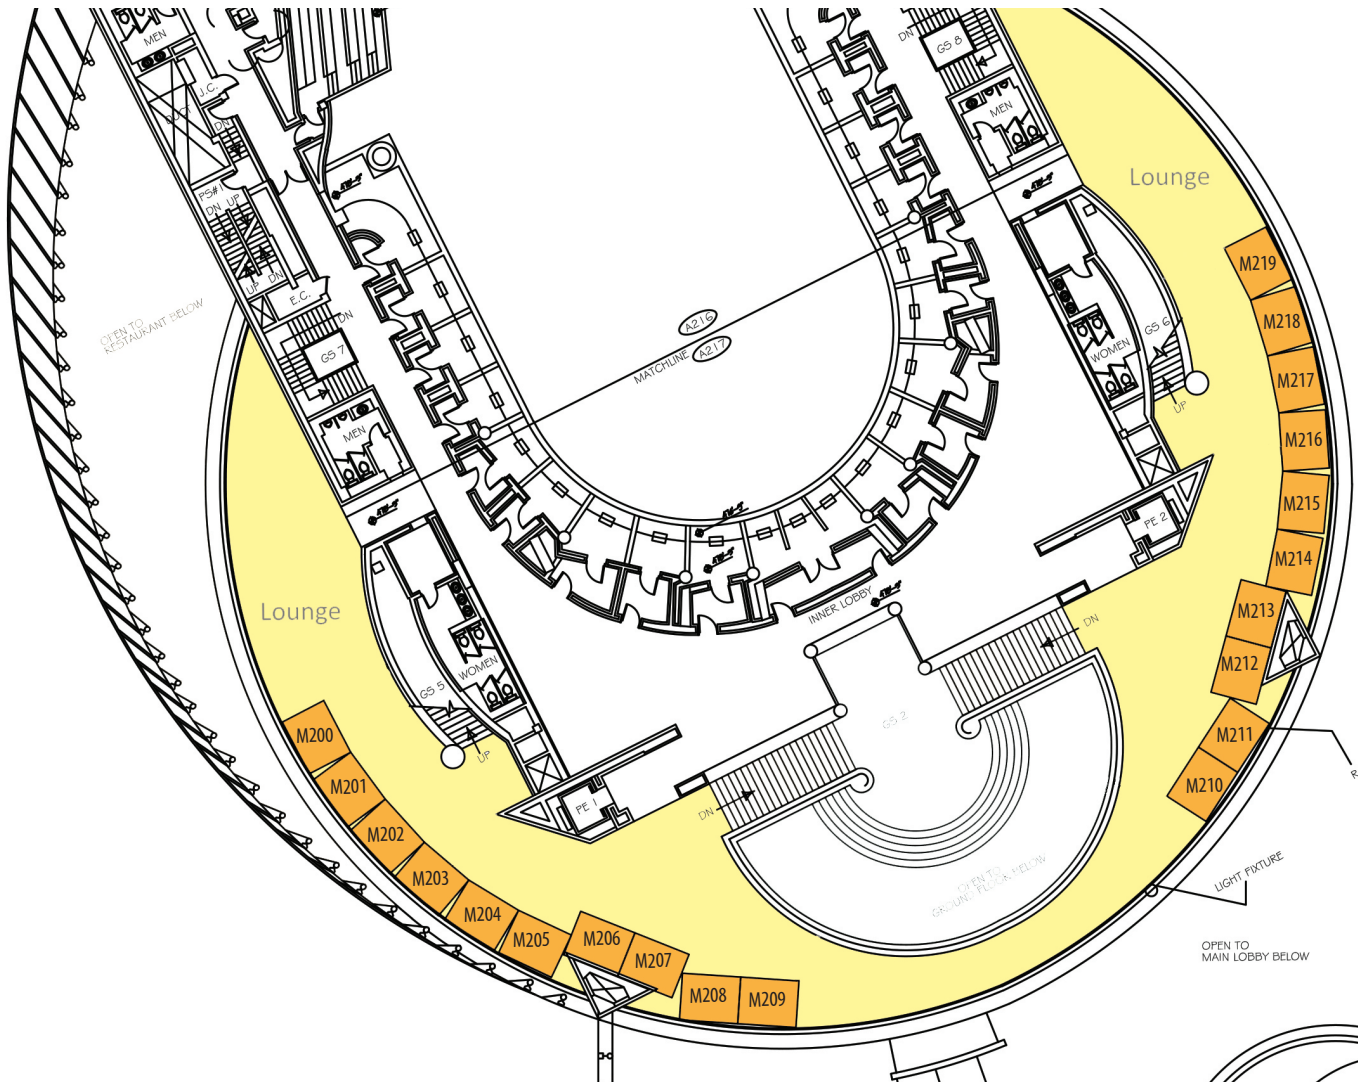

Brandon Waddles
Senior High Choir Director

Amy Kotsonis
Middler Choir Director

Michael Burkhardt
Children's Choir Director

Meyerson Symphony Center Second Level Exhibit Floor Plan

ACDA Wall of Honor	M211	Manhattan Concert Productions	M212, M213
Choristers Guild	M216, M217	Oregon Catholic Press	M205
Contemporary Tours	M218, M219	Perform America-TX, LLC	M203, M204
Dance Sophisticates	M202	Peter Burton Music	M201
Gehrmans Musikförlag	M200	Sing A Mile High	M215
Indiana University Jacobs School Of Music	M214	Stage Accents	M210
J. W. Pepper	M206, M207, M208, M209		