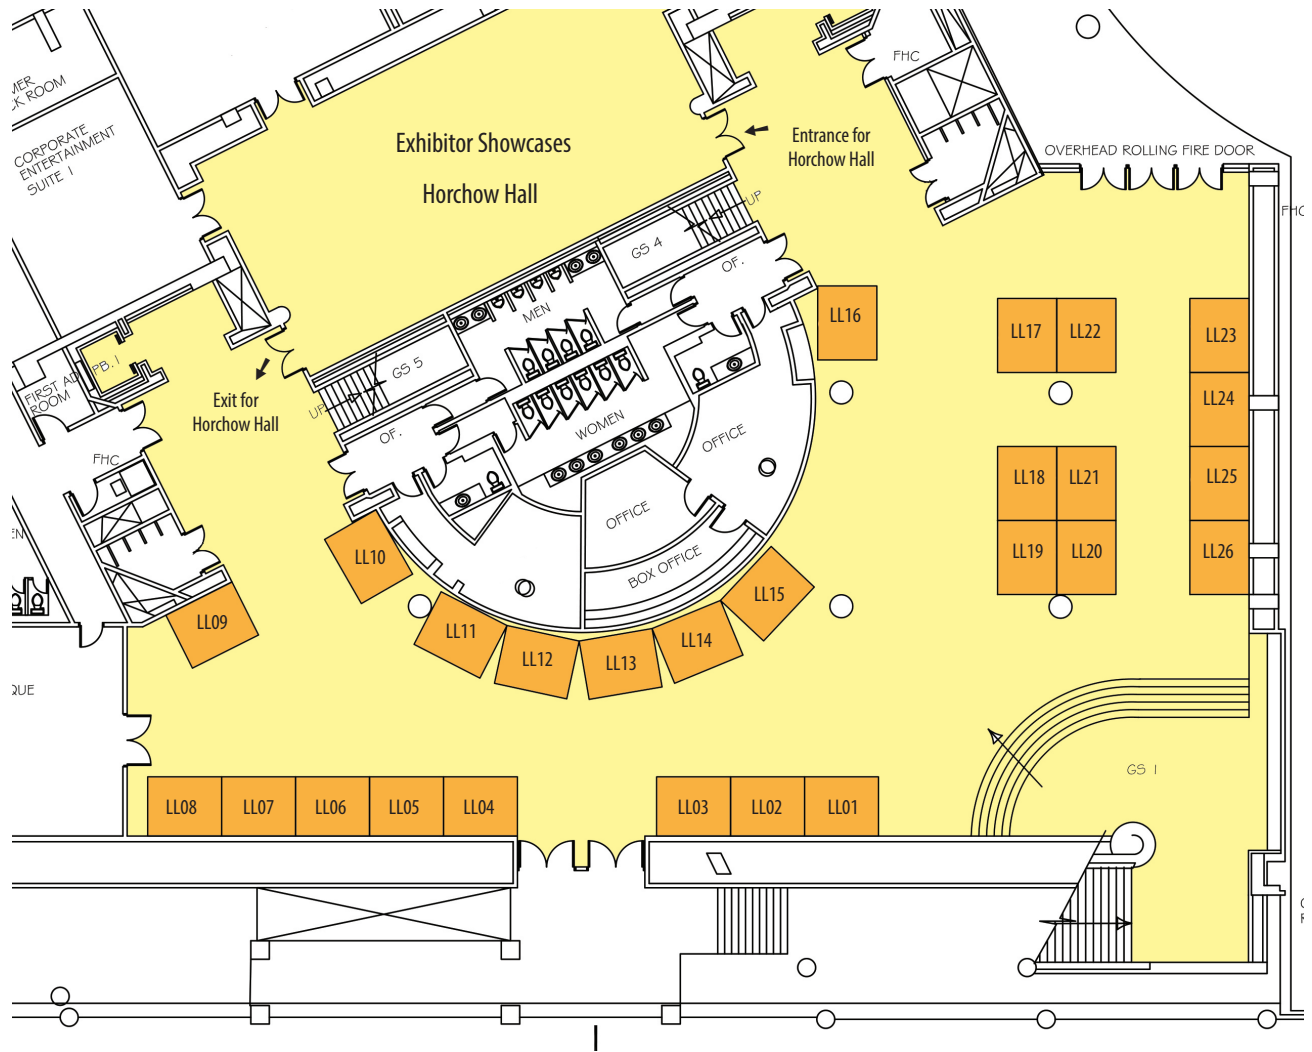

Meyerson Symphony Center Lower Level Exhibit and Showcase Floor Plan

Breitkopf & Härtel	LL025	Cousin's Concert Attire & Cousin's Choir Robes	LL026
C4 Network	LL017	CutTime	LL020
Cambridge Choral	LL022	Encore Tours	LL016
Carus-Verlag	LL018, LL019	Maestro Performance Tour Specialists	LL021
Concerts-Austria	LL024	Subito	LL023