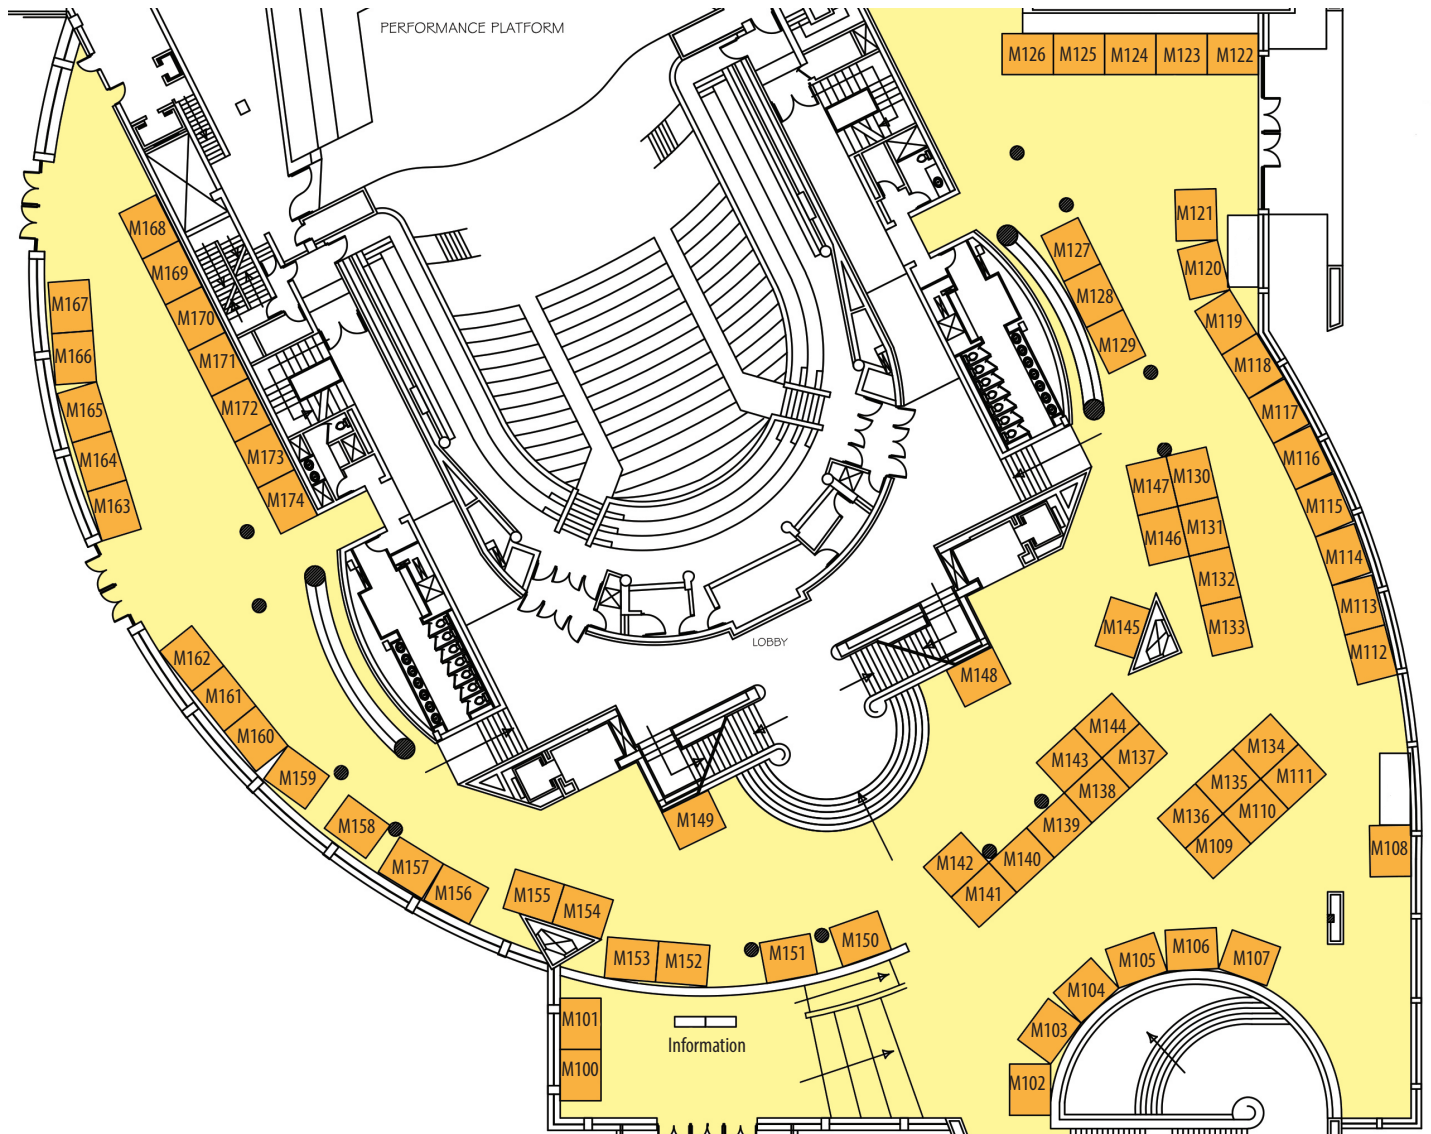

Meyerson Symphony Center Street Level Exhibit Floor Plan

ACFEA Tour Consultants	M145	DCINY	M147
Alfred Music	M122, M123, M124, M125	ECS Pub. Group/MorningStar Music	M104, M105, M106, M107
Choirs of America	M109, M136	Excelcia Music Publishing	M154, M155
Choral Connections	M150	Fred Bock Publishing	M137, M144
Classical Movements	M102, M103	Gateway Music Festivals & Tours	M163
The Collegiate Choral Composition Community	M129	GIA Publications/Walton Music	M110, M111, M134, M135