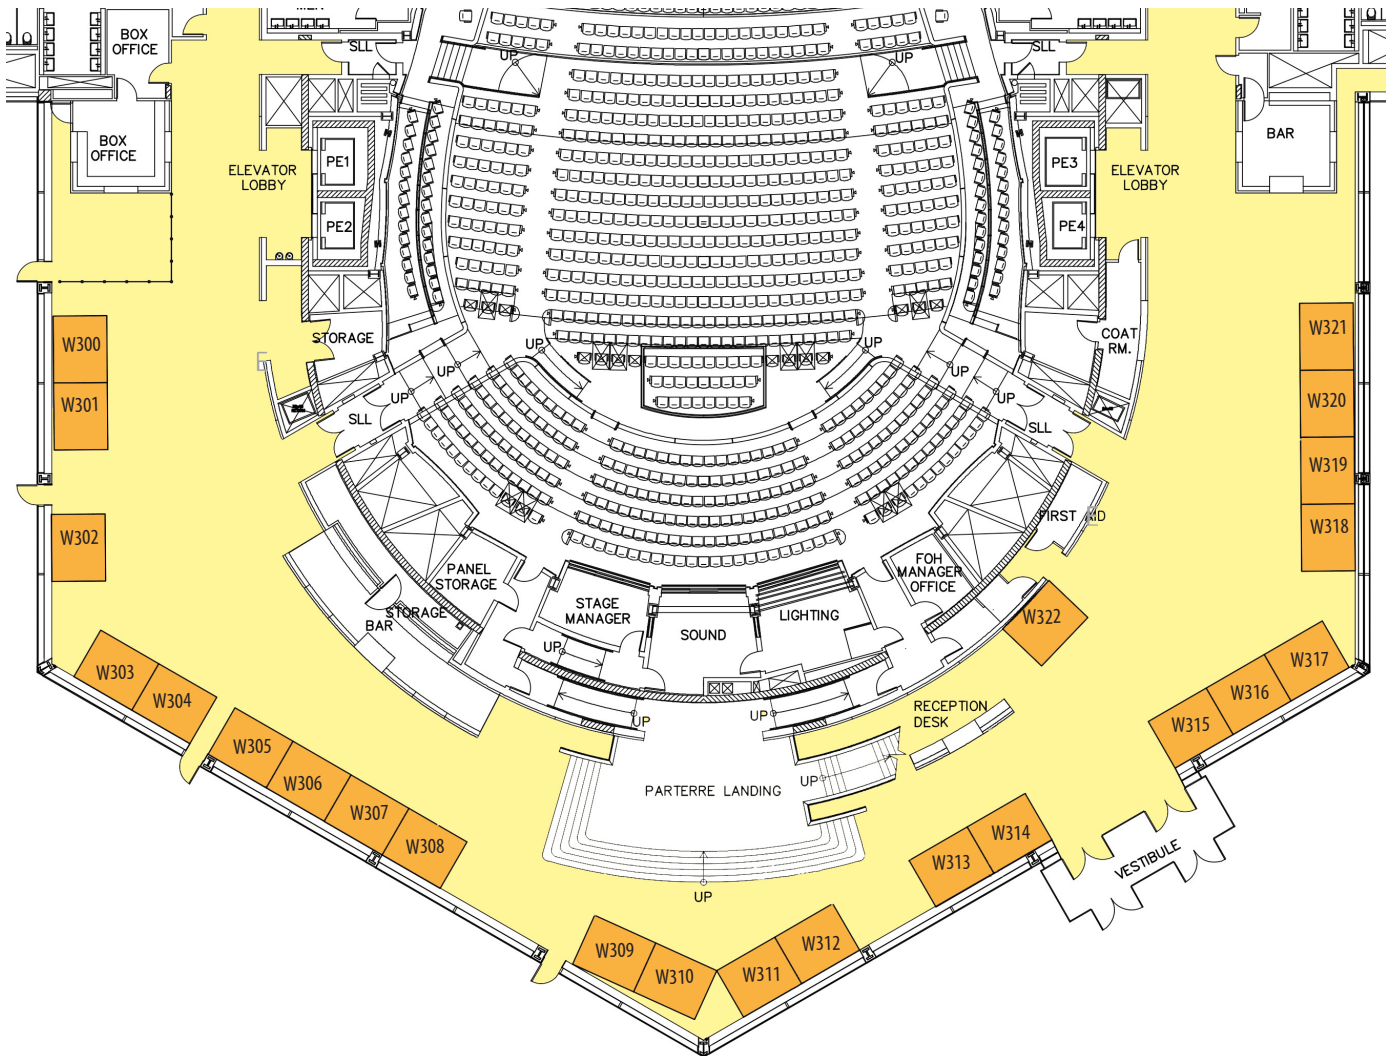

Winspear Opera House Exhibit Floor Plan

Alliance Music Publications	W305, W306, W307	Music Celebrations	W300
Bob Rogers Travel	W315, W316	MusicFolder.com	W322
ChoirMate	W309	Oxford University Press	W313, W314
Church Music Institute	W303	Presbyterian Association of Musicians	W317
Firebird Fine Arts Tours and Daily Choirs	W302	StageRight	W318, W319, W320, W321
Matthew Brady	W301	Tour Resource Consultants	W304
MidAmerica Productions	W311, W312	Witte Travel & Tours	W308
Mormolyke Press	W310